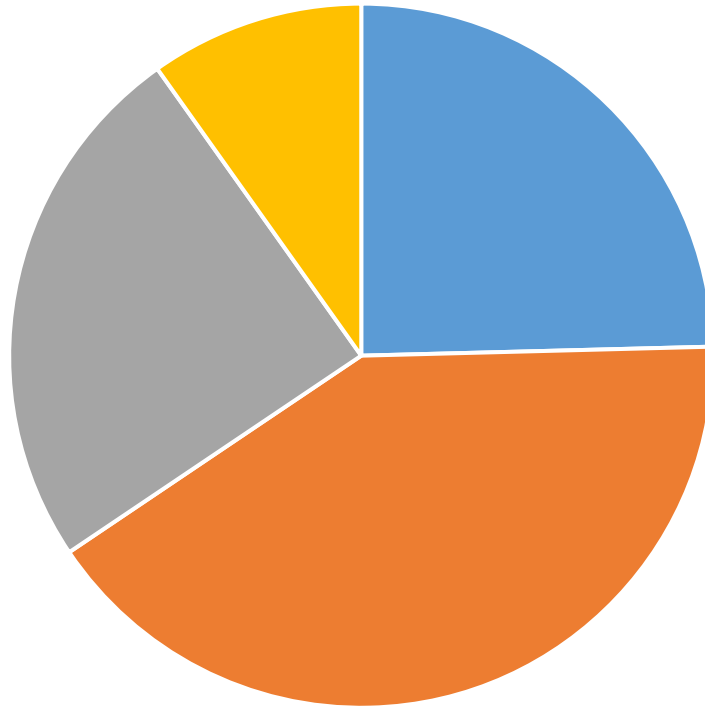

**2023 UG STUDENT'S PROGRESSION CHART BASED ON
FINAL RESULT**

■ 60-70% ■ 70-80% ■ 80% ABOVE ■ Withheld