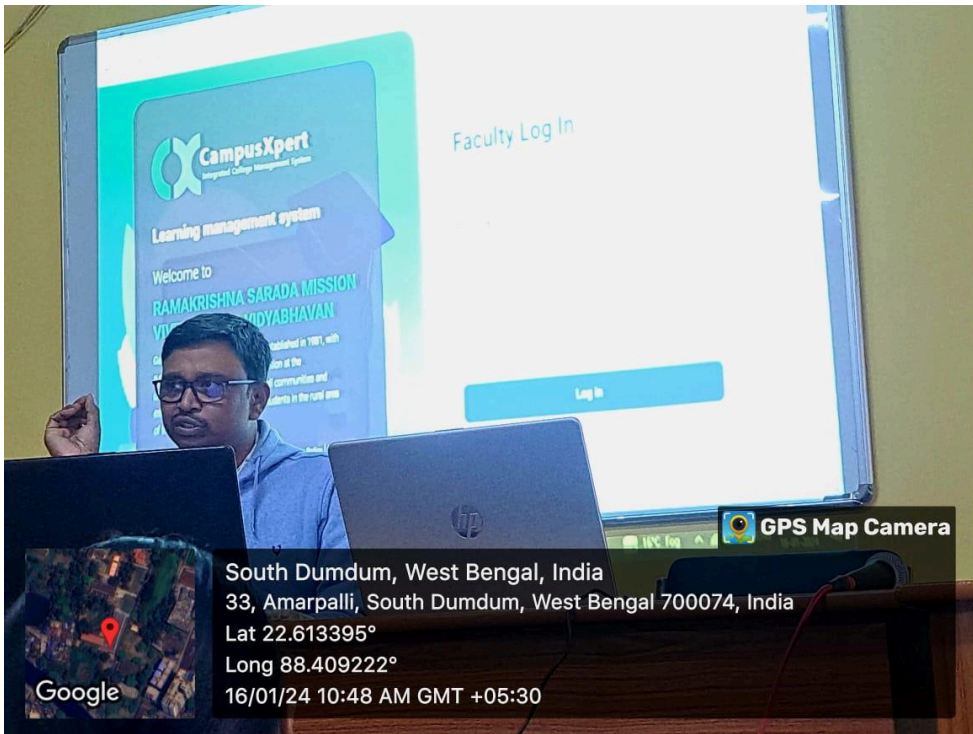

GPS Map Camera

South Dumdum, West Bengal, India
33, Amarpalli, South Dumdum, West Bengal 700074, India
Lat 22.613395°
Long 88.409222°
16/01/24 10:48 AM GMT +05:30