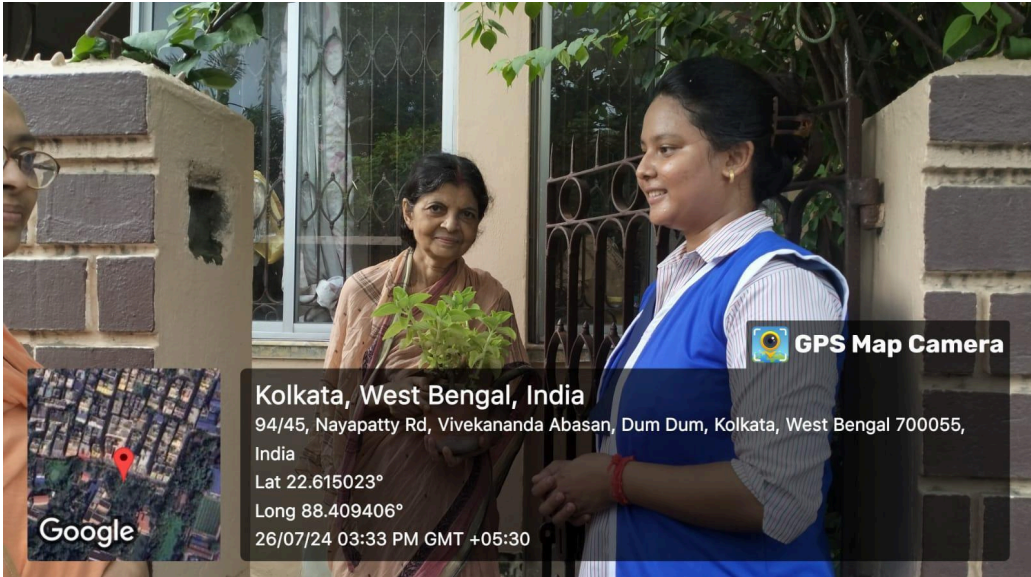

GPS Map Camera

Kolkata, West Bengal, India

94/45, Nayapatty Rd, Vivekananda Abasan, Dum Dum, Kolkata, West Bengal 700055,
India

Lat 22.615023°

Long 88.409406°

26/07/24 03:33 PM GMT +05:30

Google